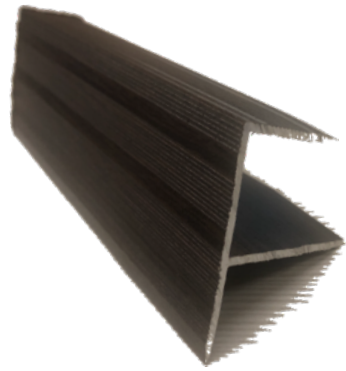

Finishing Profile